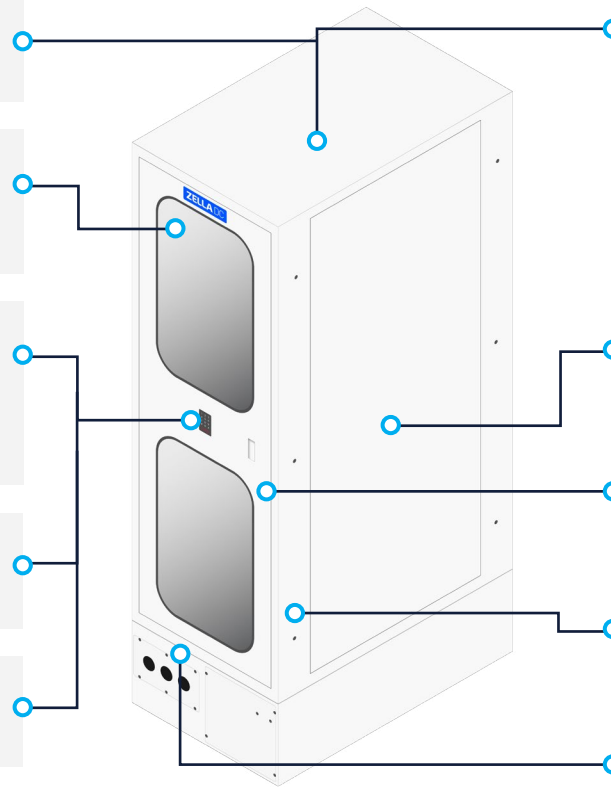

TECHNICAL INFORMATION

Cyber Security Features

ZELLA DC

Physical Security

The rapid growth of digital data has put immense pressure on data centers. That's why at Zella DC, security is top of mind.

Our intelligent micro data centres are equipped with latest network security protocols, diverse options for user authentication and management, and leverage best in class data encryption methods.

The Zella Pro is made from **2mm powder coated mild steel**, power coated.

The glass windows are made from **laminated glass**. For extra security, solid doors are also available.

The Zella Pro has **secure centralised door operation**. The doors can be opened remotely allowing you to have complete control over who has access to your distributed MDC.

The Zella Pro comes with **keypad and card access** as standard.

Barrel key locks are available as for extra security (optional).

All our products can be programmed with a series of **automated actions** to increase security. If the unit senses any **vibration or motion** that suggests someone is tampering with it, not only will this send an alert, but it will also activate the internal camera to capture images.

The Zella Pro is **IP65 rated** and its doors are complete sealed - dust proof and water proof.

Both doors have **mag locks** with a pulling force of 250-500kgs (depending on the model).

Access plates can be fitted with **security screws** for extra security (optional).